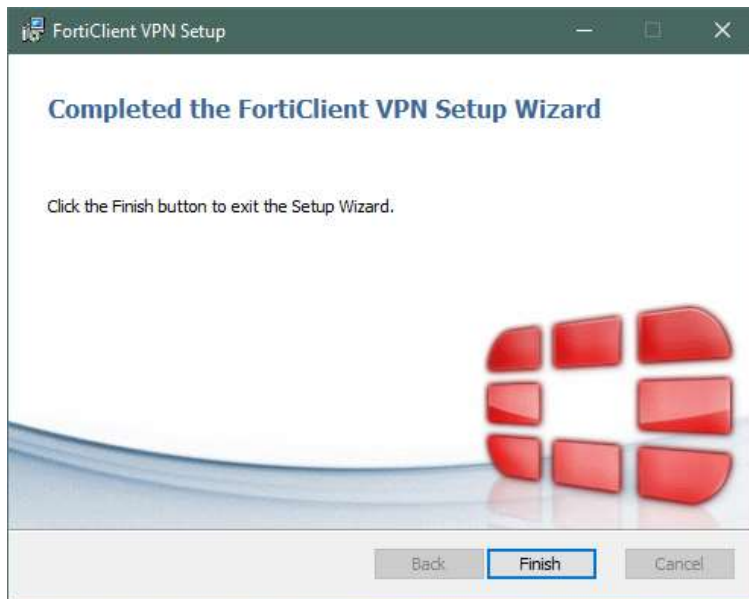

Hapi 3 – restart kompjuterin

Pas Instalimit kompjuteri juaj mund të ketë nevojë për restart

Hapi 4 – Hap Forti Client

Pas restart gjeni Forti Client në startmenu ose në Dekstop

Klikoni për ta nisur programin