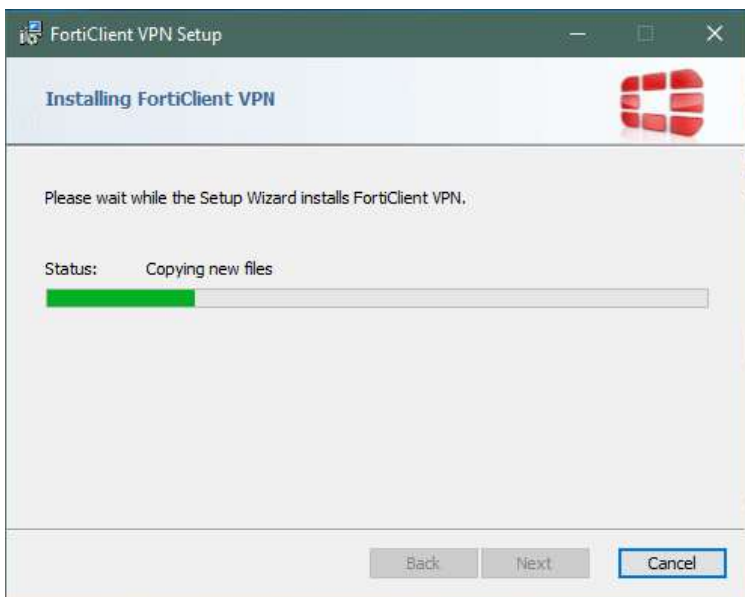

Instruksiione për konfigurimin e VPN

Përmbajtja

Instruksiione për konfigurimin e VPN	1
Hapi 1 – Shkarko Forti Client.....	2
Hapi 2 – Instalo Forti Client.....	2
Hapi 3 – restart kompjuterin.....	4
Hapi 4 – Hap Forti Client	4
Hapi 5 – Konfigurimi fillestar i VPN	5
Hapi 6 – Logohu në VPN me kredencialet.....	6
Hapi 7 – Aksesoni HRMIS	8

Hapi 1 – Shkarko Forti Client

Shkarko programin e VPN forti-client

Per kompjutera me sistemin 32 Bit perdor linkun me poshte :

<https://filestore.fortinet.com/forticlient/downloads/FortiClientVPNSetup_6.2.0.exe>

Per kompjutera me sistemin 64 Bit perdor linkun me poshte :

<https://filestore.fortinet.com/forticlient/downloads/FortiClientVPNSetup_6.2.0_x64.exe>

Hapi 2 – Instalo Forti Client

Klikoni dy herë mbi programin që të filloni instalimin

Kujdes: Nëse nuk keni të drejta për të instaluar programin kontaktoni me IT pranë institucionit tuaj ose pranë AKSHI-t.