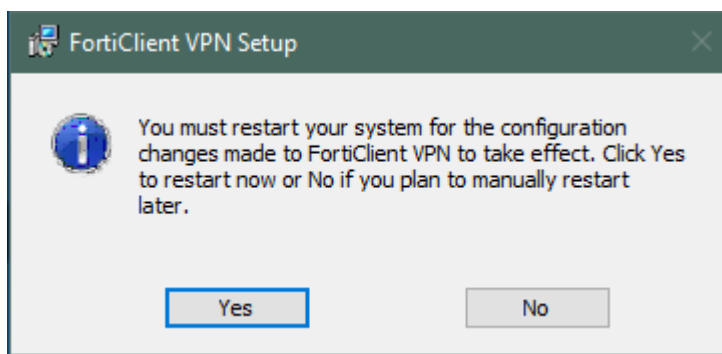

Hapi 3 – restart kompjuterin

Pas Instalimit kompjuteri juaj mund të ketë nevojë për restart